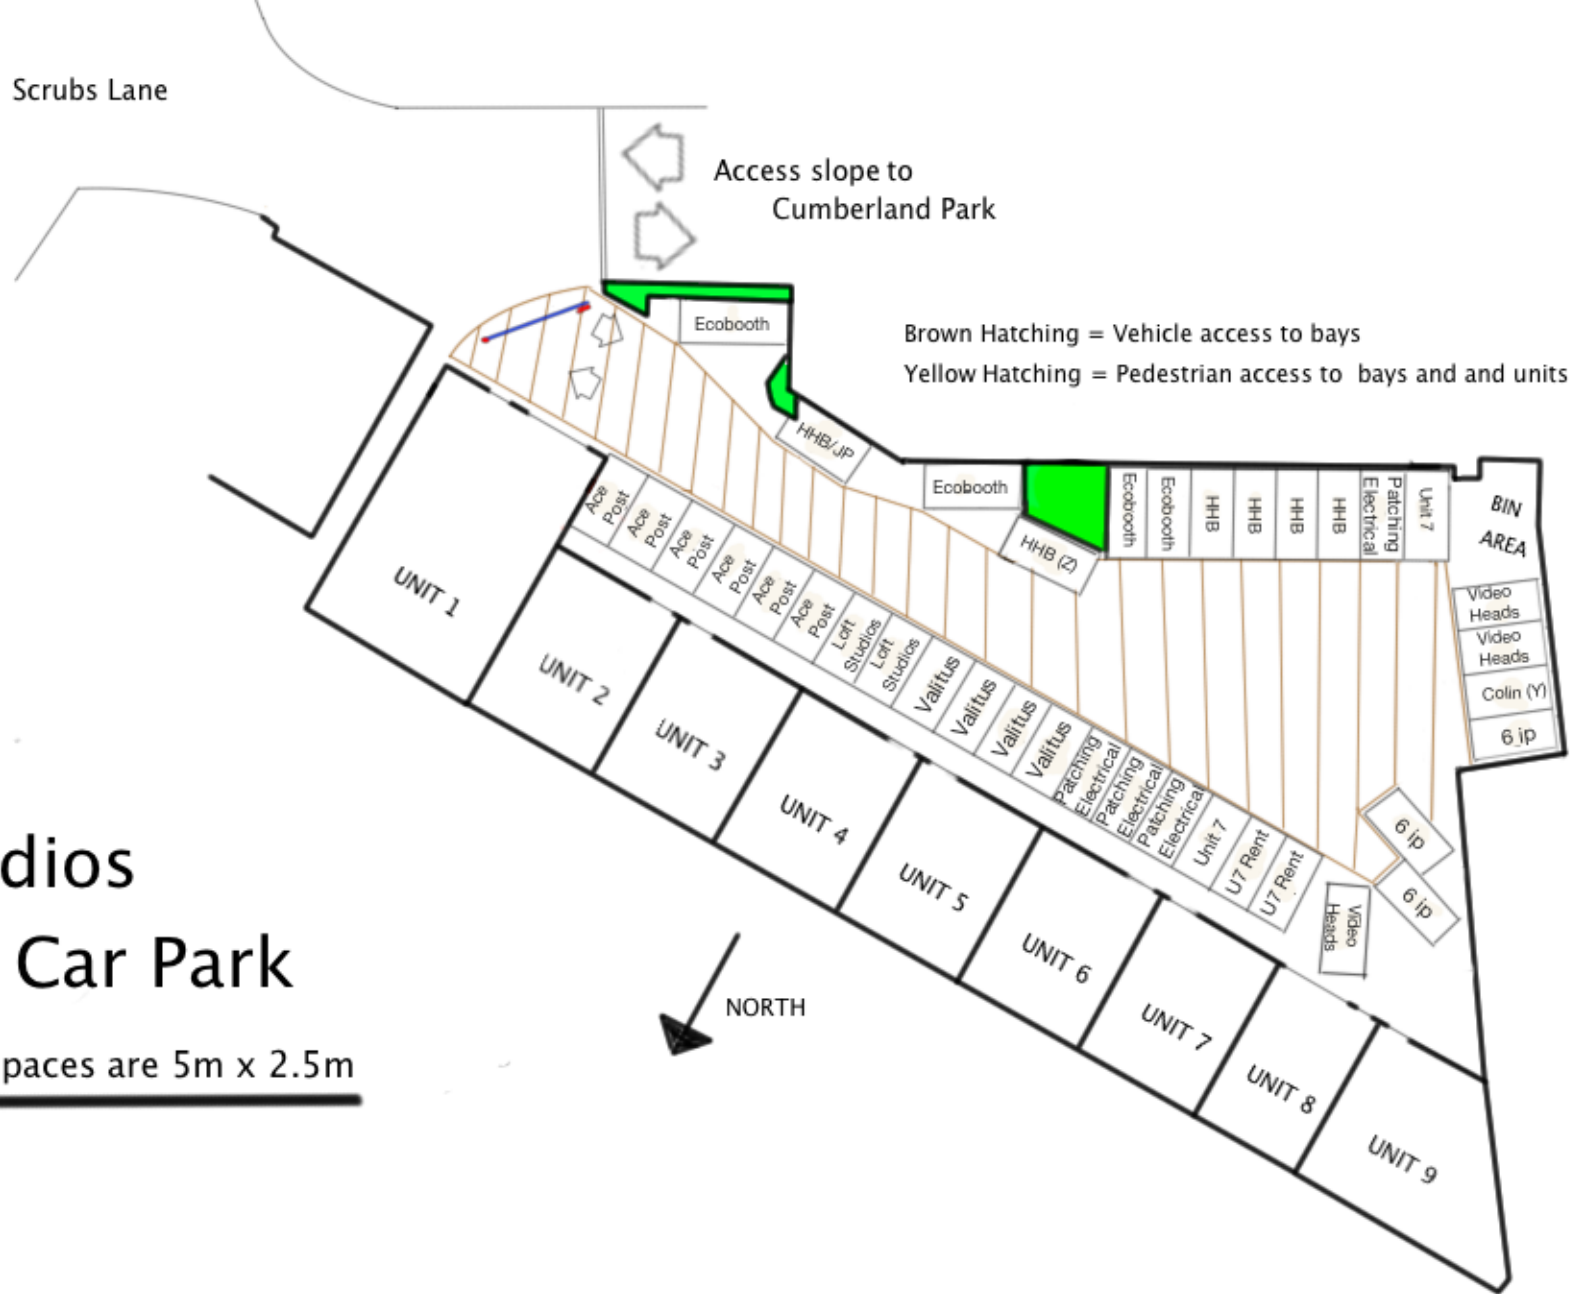

Scrubs Lane

Access slope to  
Cumberland Park

Brown Hatching = Vehicle access to bays

Yellow Hatching = Pedestrian access to bays and units

## Car Park

40 Meter Scale Line – Spaces are 5m x 2.5m

NORTH

BIN  
AREA

Video  
Heads  
Video  
Heads  
Collin (Y)  
6.jp

6.jp

6.jp

Video  
Heads